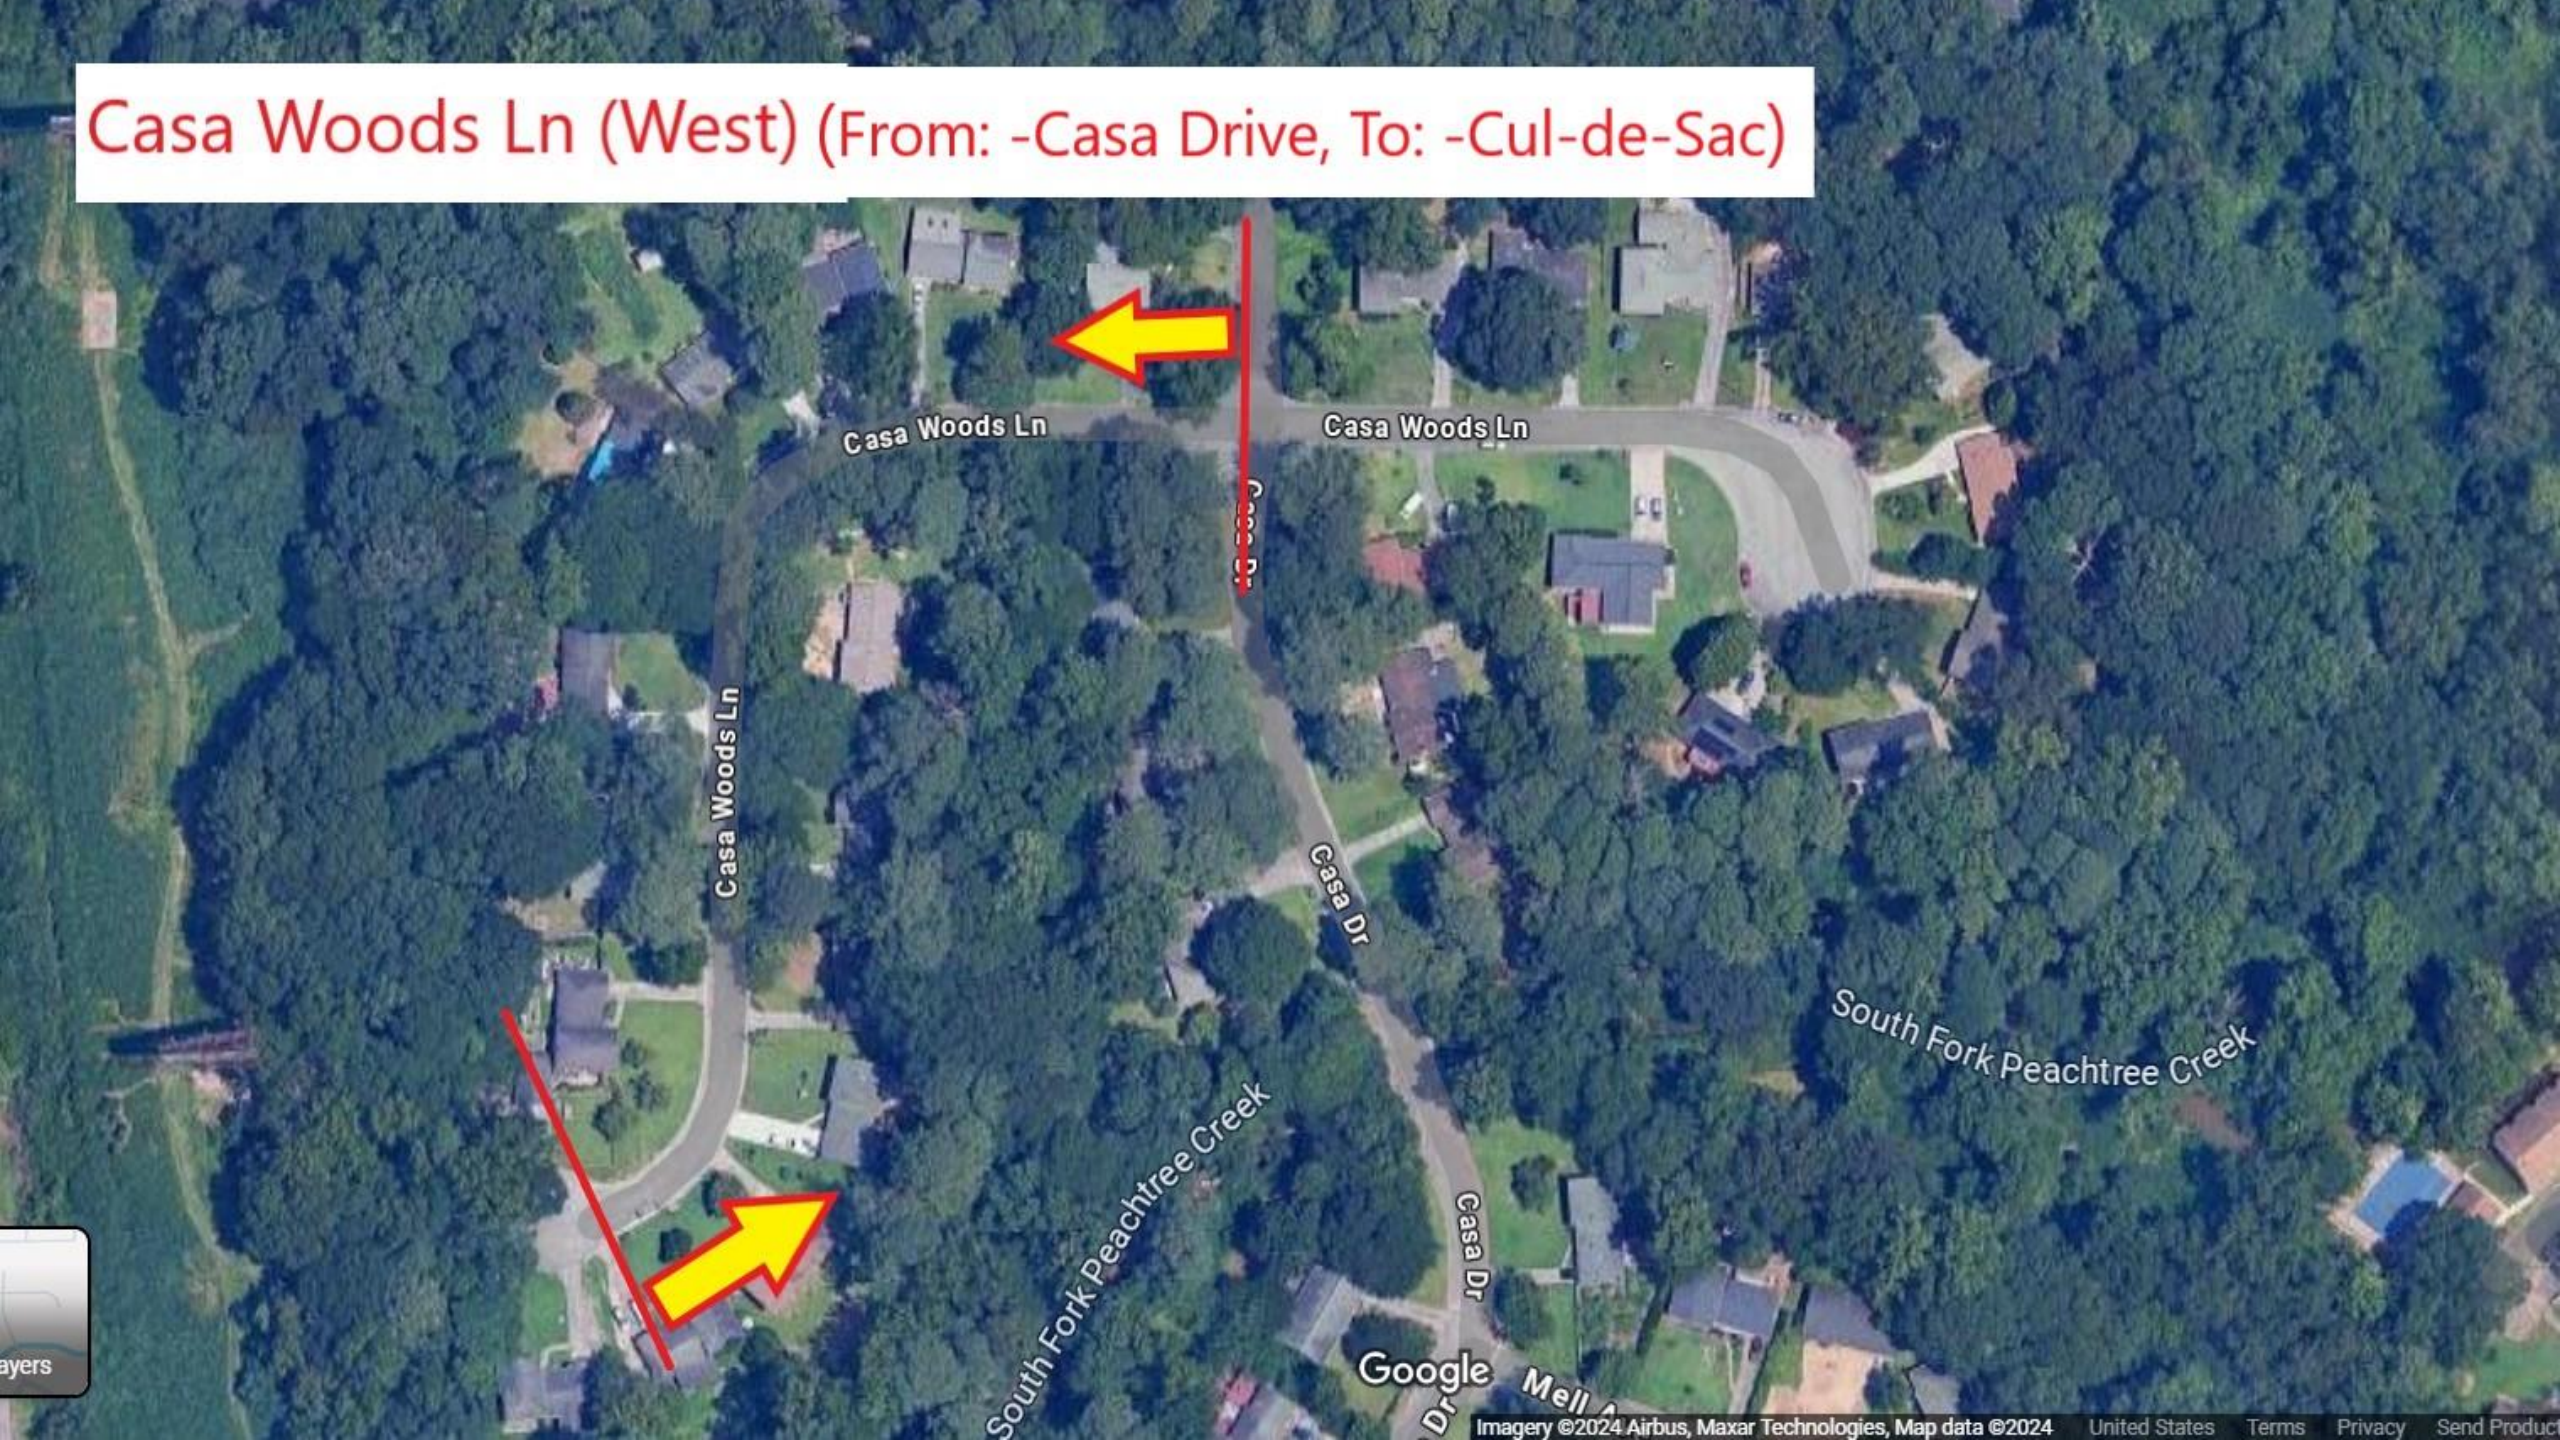

# Overall Resurfacing Program

Layers

Casa Woods Ln (East) (From: - Casa Drive, To: -Cul-de-Sac)

Layers

Google Maps

Casa Woods Ln (West) (From: -Casa Drive, To: -Cul-de-Sac)

Layers

Google Mell Dr

Clark St (From: -Smith Street, To: -Dead End)

# Cleavemark Dr (From: -Norman Road, To: -Dead End)

Clydedale Dr (From: -Cranford Drive, To: -Cleavemark Drive)

Cranford Dr (From: -Rogers Street, To: -Cleavemark Drive)

Hill St (From: -North Indian Creek, To: -West Hill Street)

# Jolly Ave (South) (From: -Rowland Street, To: -City Limits)

Google