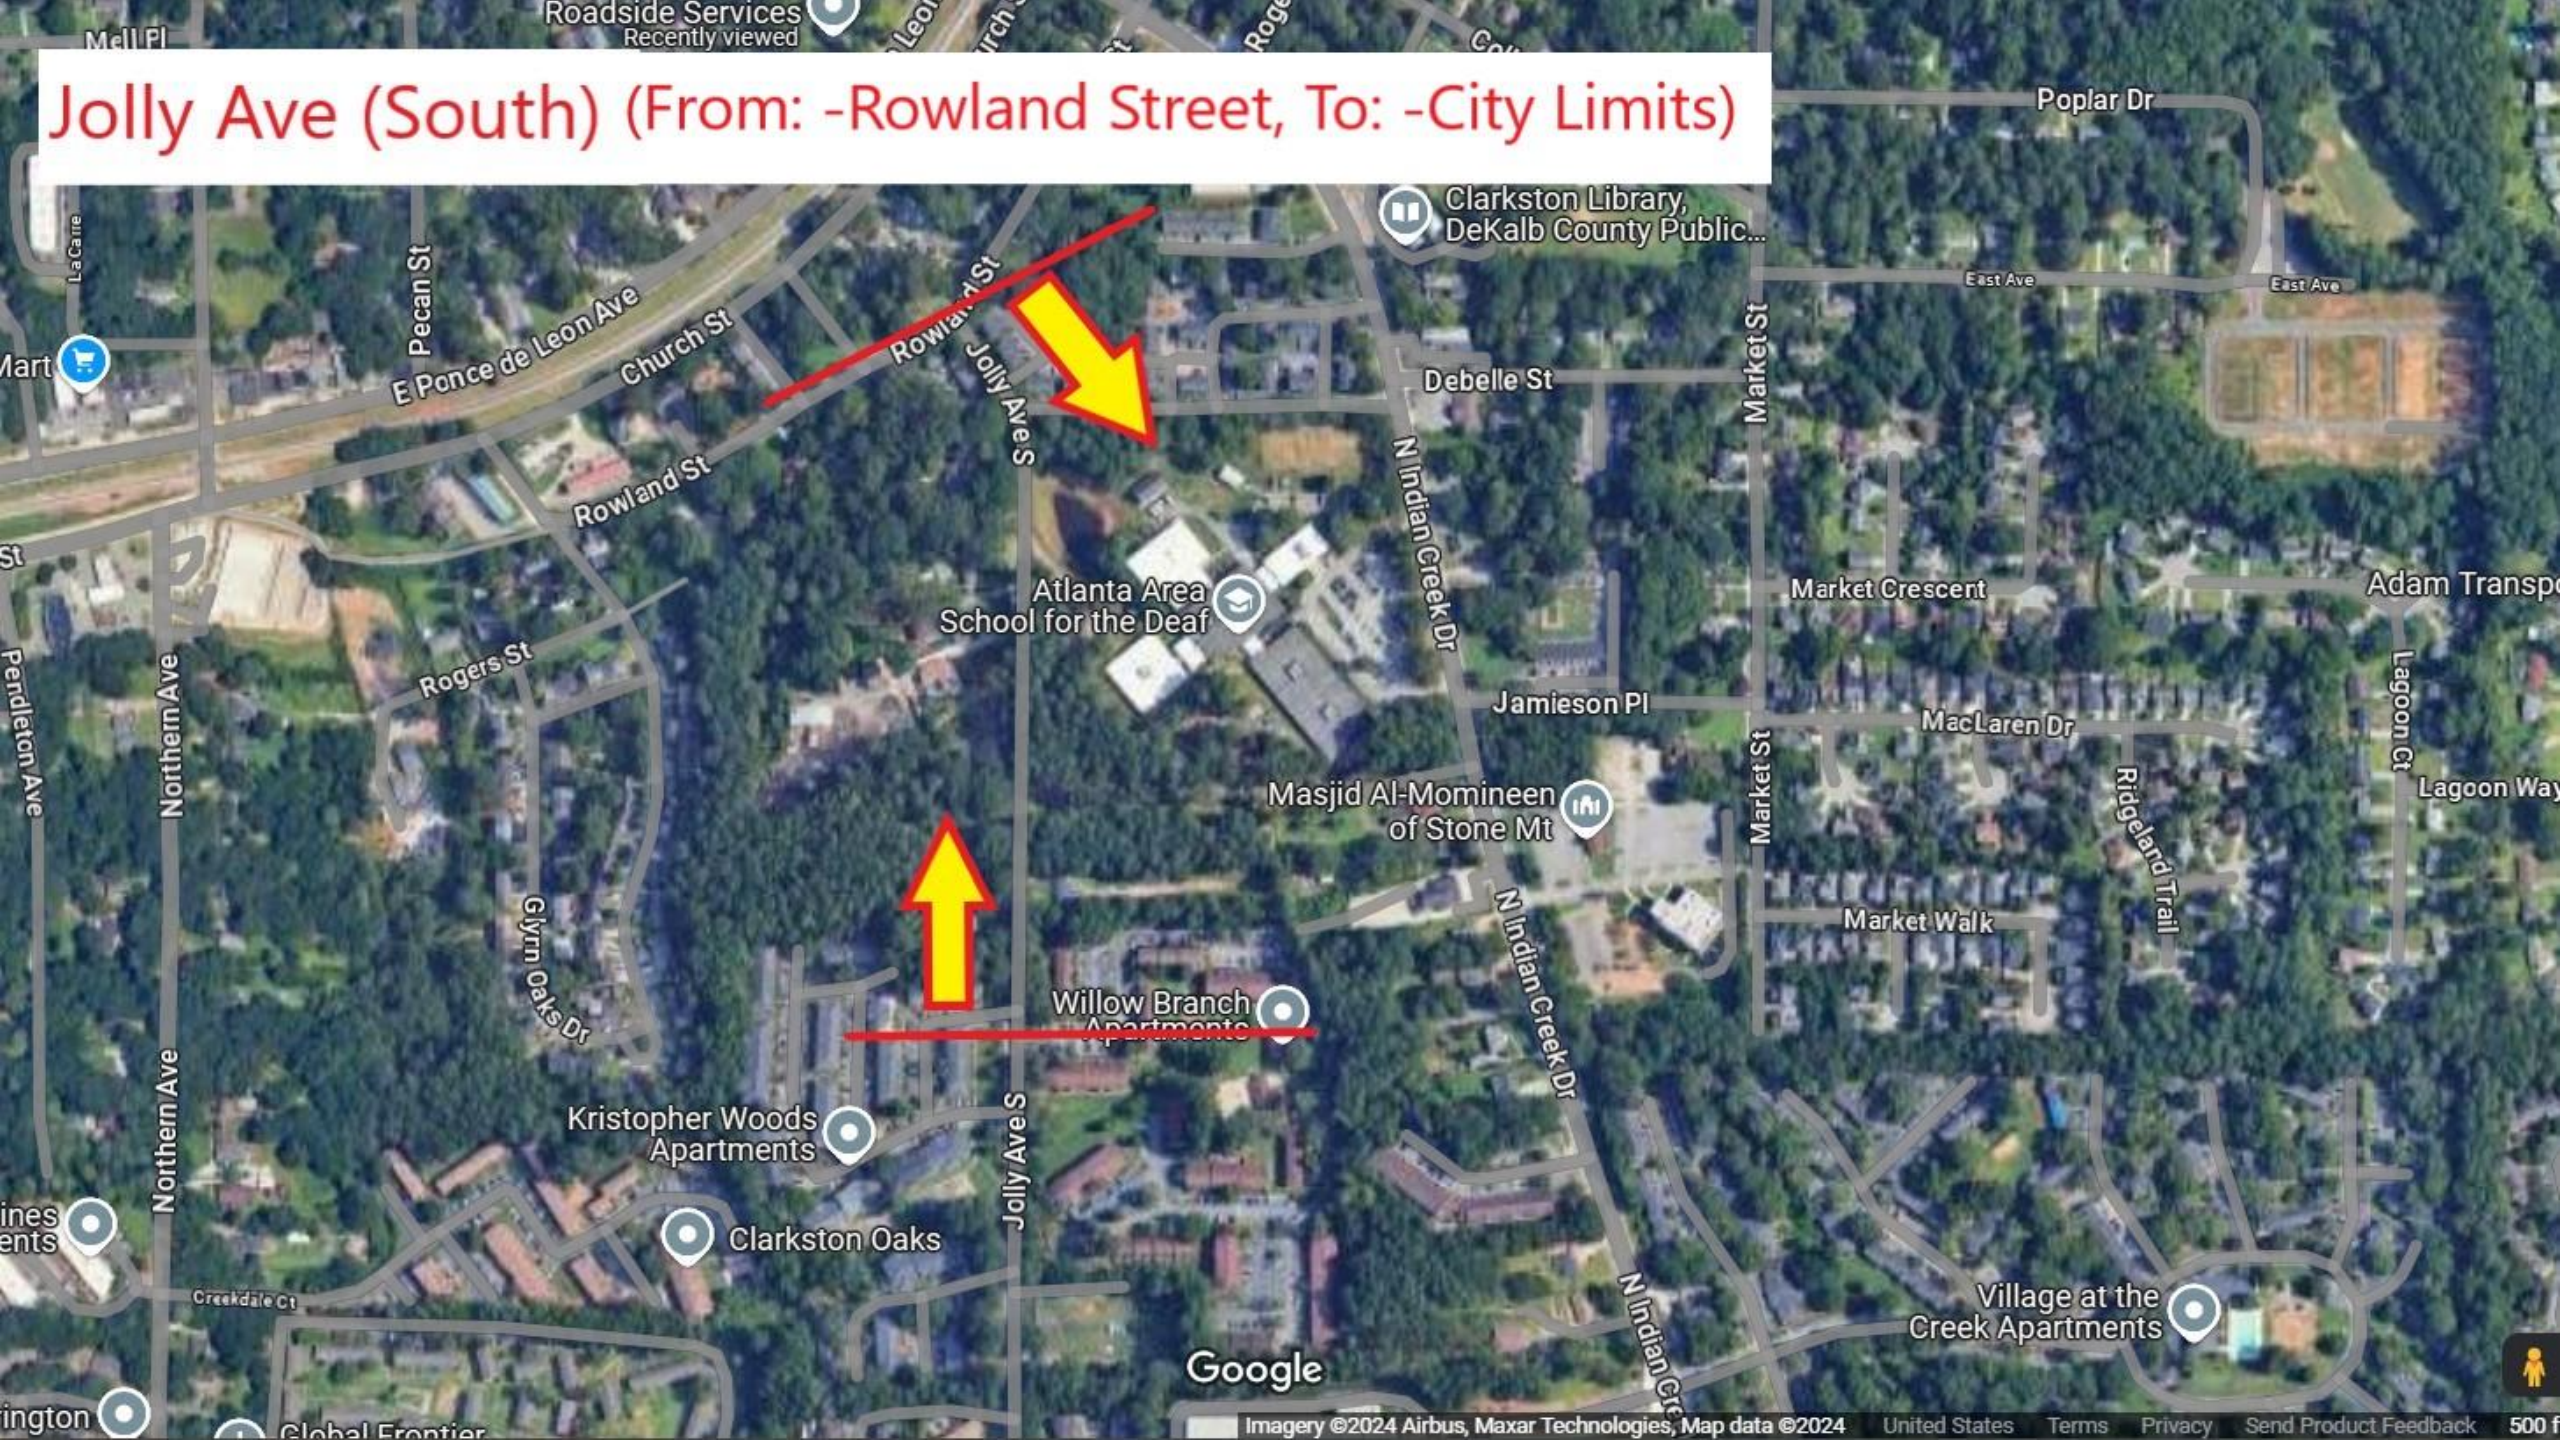

Clark St (From: -Smith Street, To: -Dead End)

# Jolly Ave (North) (From: -East Ponce de Leon, To: -Mell Ave)

Willow Creek Apartments

Buzy Beez  
Roadside Services  
Recently reviewed

Refuge Coffee  
Co. Clarkston

Google

Clarkston Library  
DeKalb County Public

# Jolly Ave (South) (From: -Rowland Street, To: -City Limits)

Google