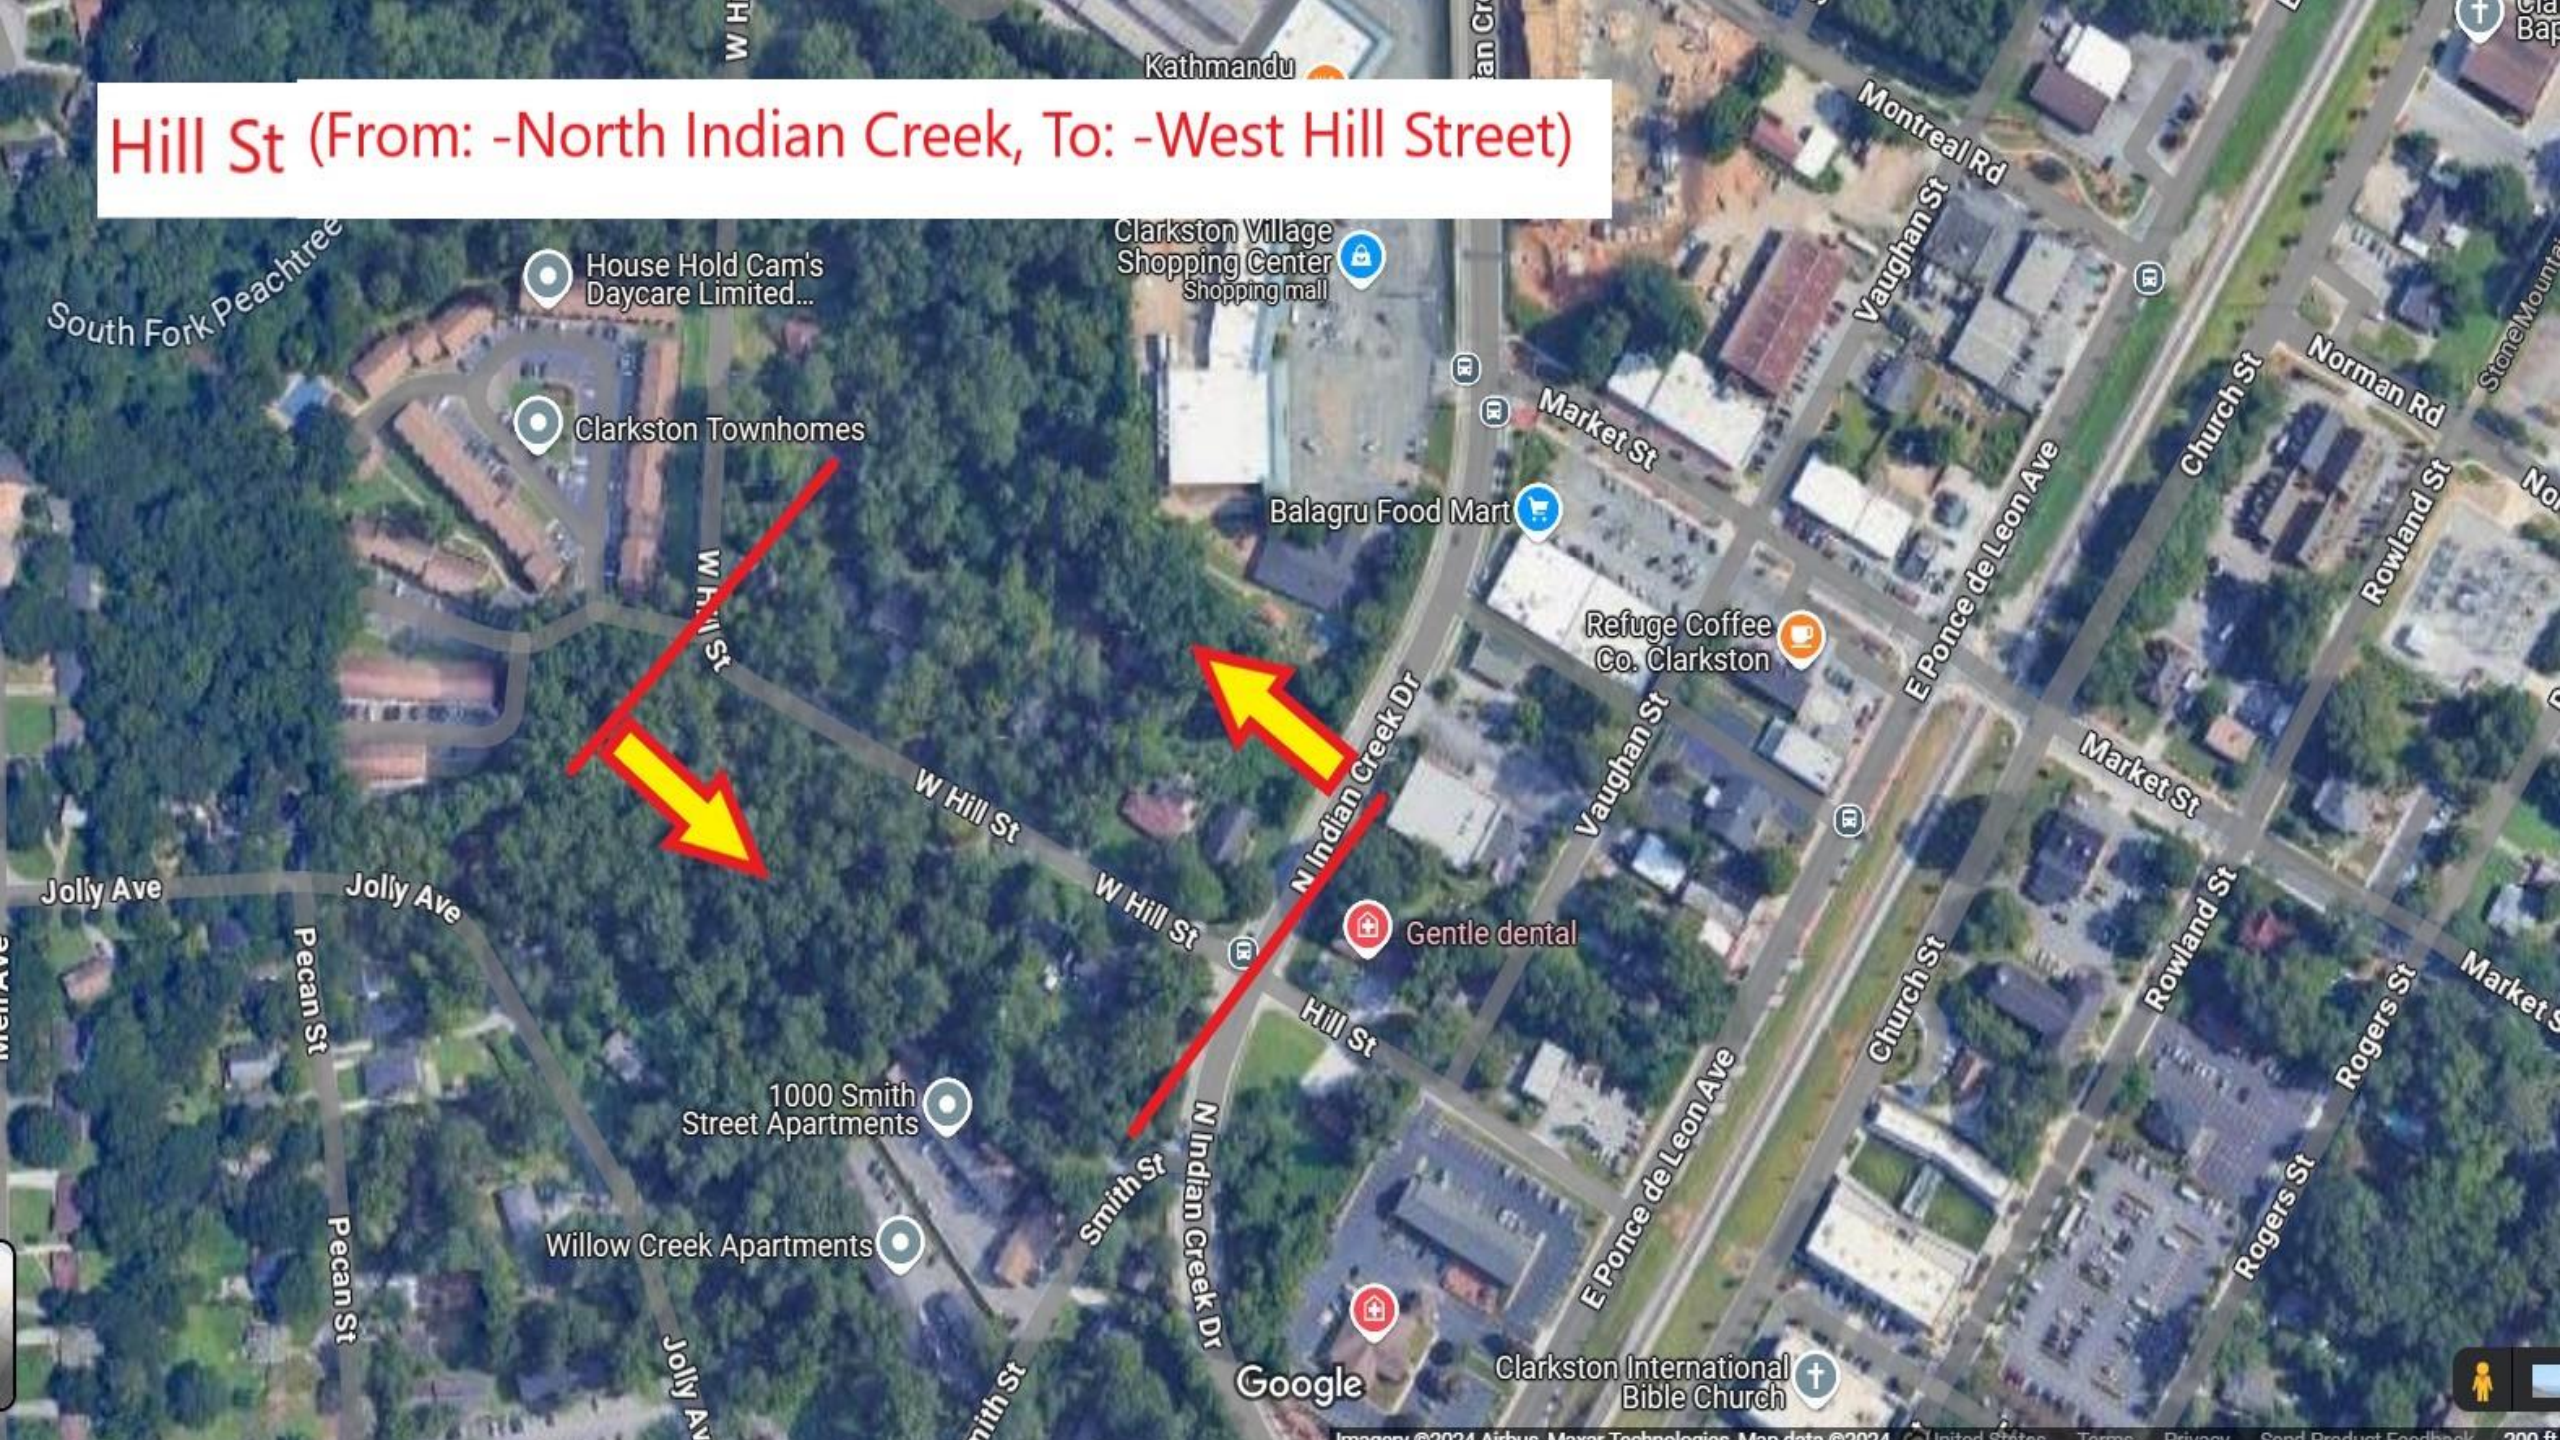

Clark St (From: -Smith Street, To: -Dead End)

# Cleavemark Dr (From: -Norman Road, To: -Dead End)

Clydedale Dr (From: -Cranford Drive, To: -Cleavemark Drive)

Cranford Dr (From: -Rogers Street, To: -Cleavemark Drive)

Hill St (From: -North Indian Creek, To: -West Hill Street)

# Jolly Ave (North) (From: -East Ponce de Leon, To: -Mell Ave)

Willow Creek Apartments

Buzy Beez  
Roadside Services  
Recently reviewed

Refuge Coffee  
Co. Clarkston

Google

Clarkston Library  
DeKalb County Public

# Jolly Ave (South) (From: -Rowland Street, To: -City Limits)

Google