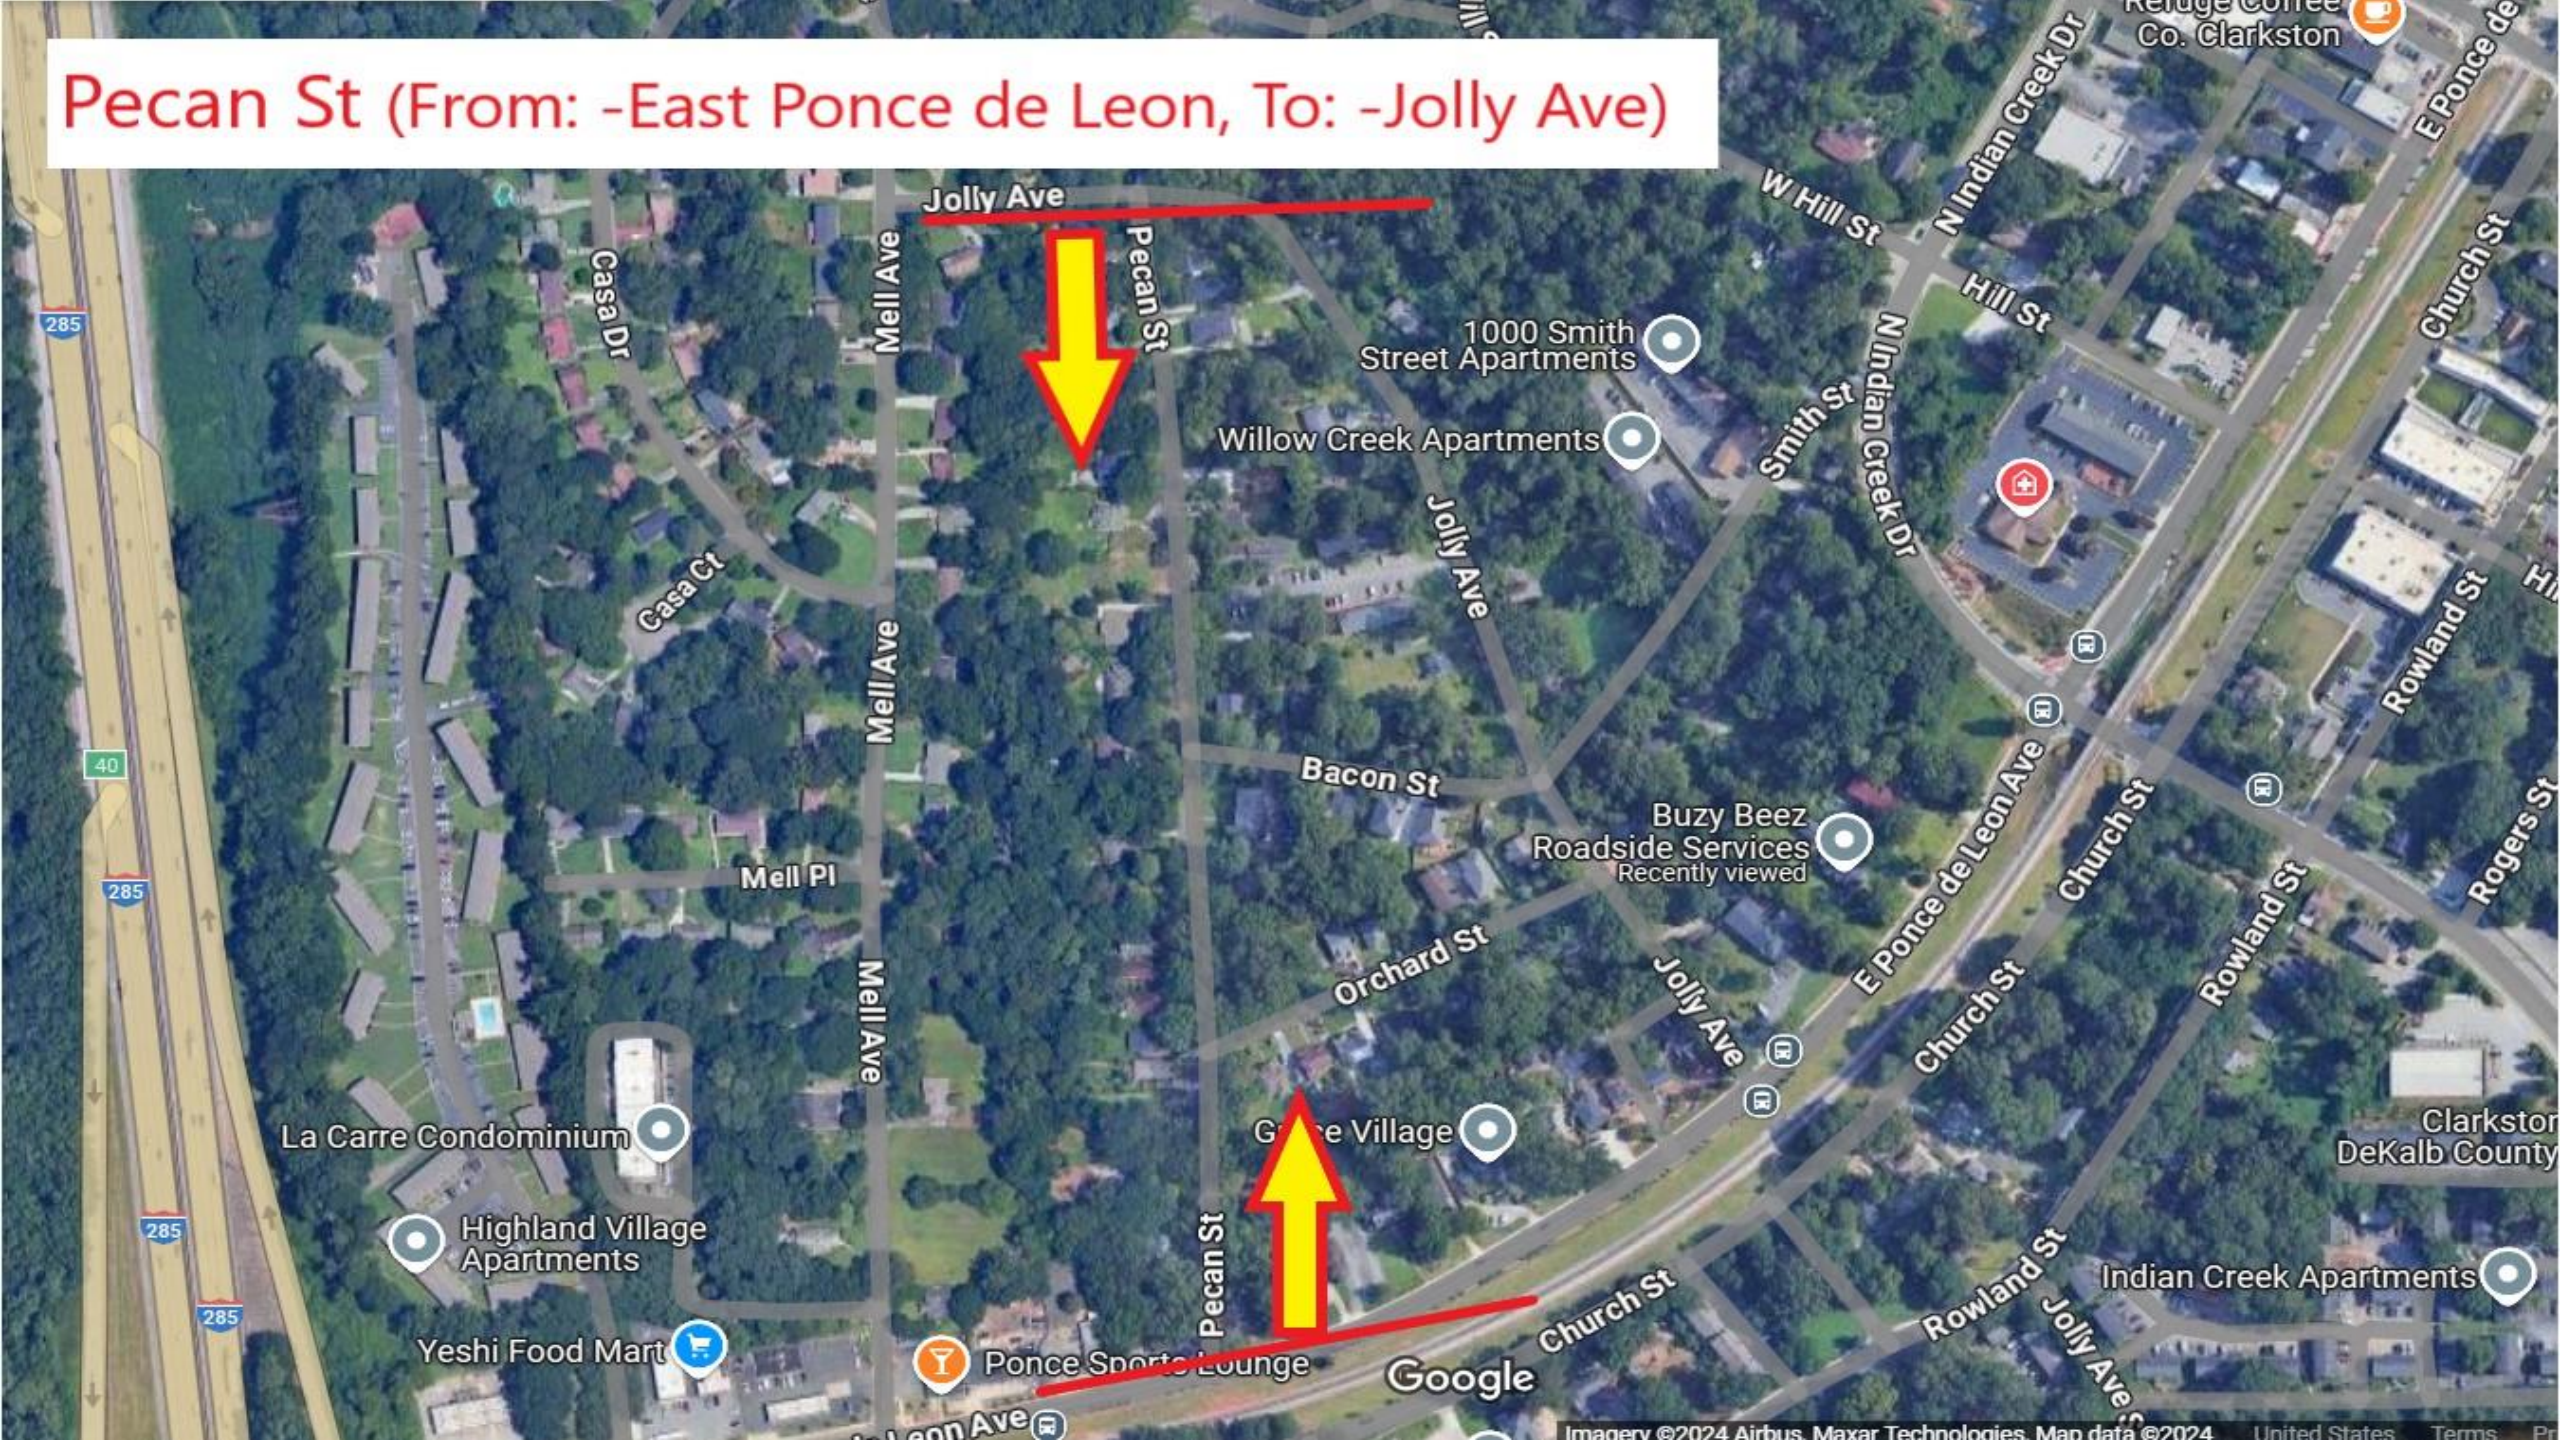

Clark St (From: -Smith Street, To: -Dead End)

# Lovejoy St (From: -Rowland Street, To: -Church Street)

Maclaren Dr (From: -Market Street, To: -Dead End)

Orchard St (From: -Jolly Ave, To: -Pecan Street)

Pecan St (From: -East Ponce de Leon, To: -Jolly Ave)

Sams Rd (From: -Montreal Road, To: -West Hill Street)

Barber shop

Lincoln S

International Grocery Market

Parc 1000

Nu Clean Carpet & Upholstery

Northlake Veterinary Surgery

South Fork Peachtree