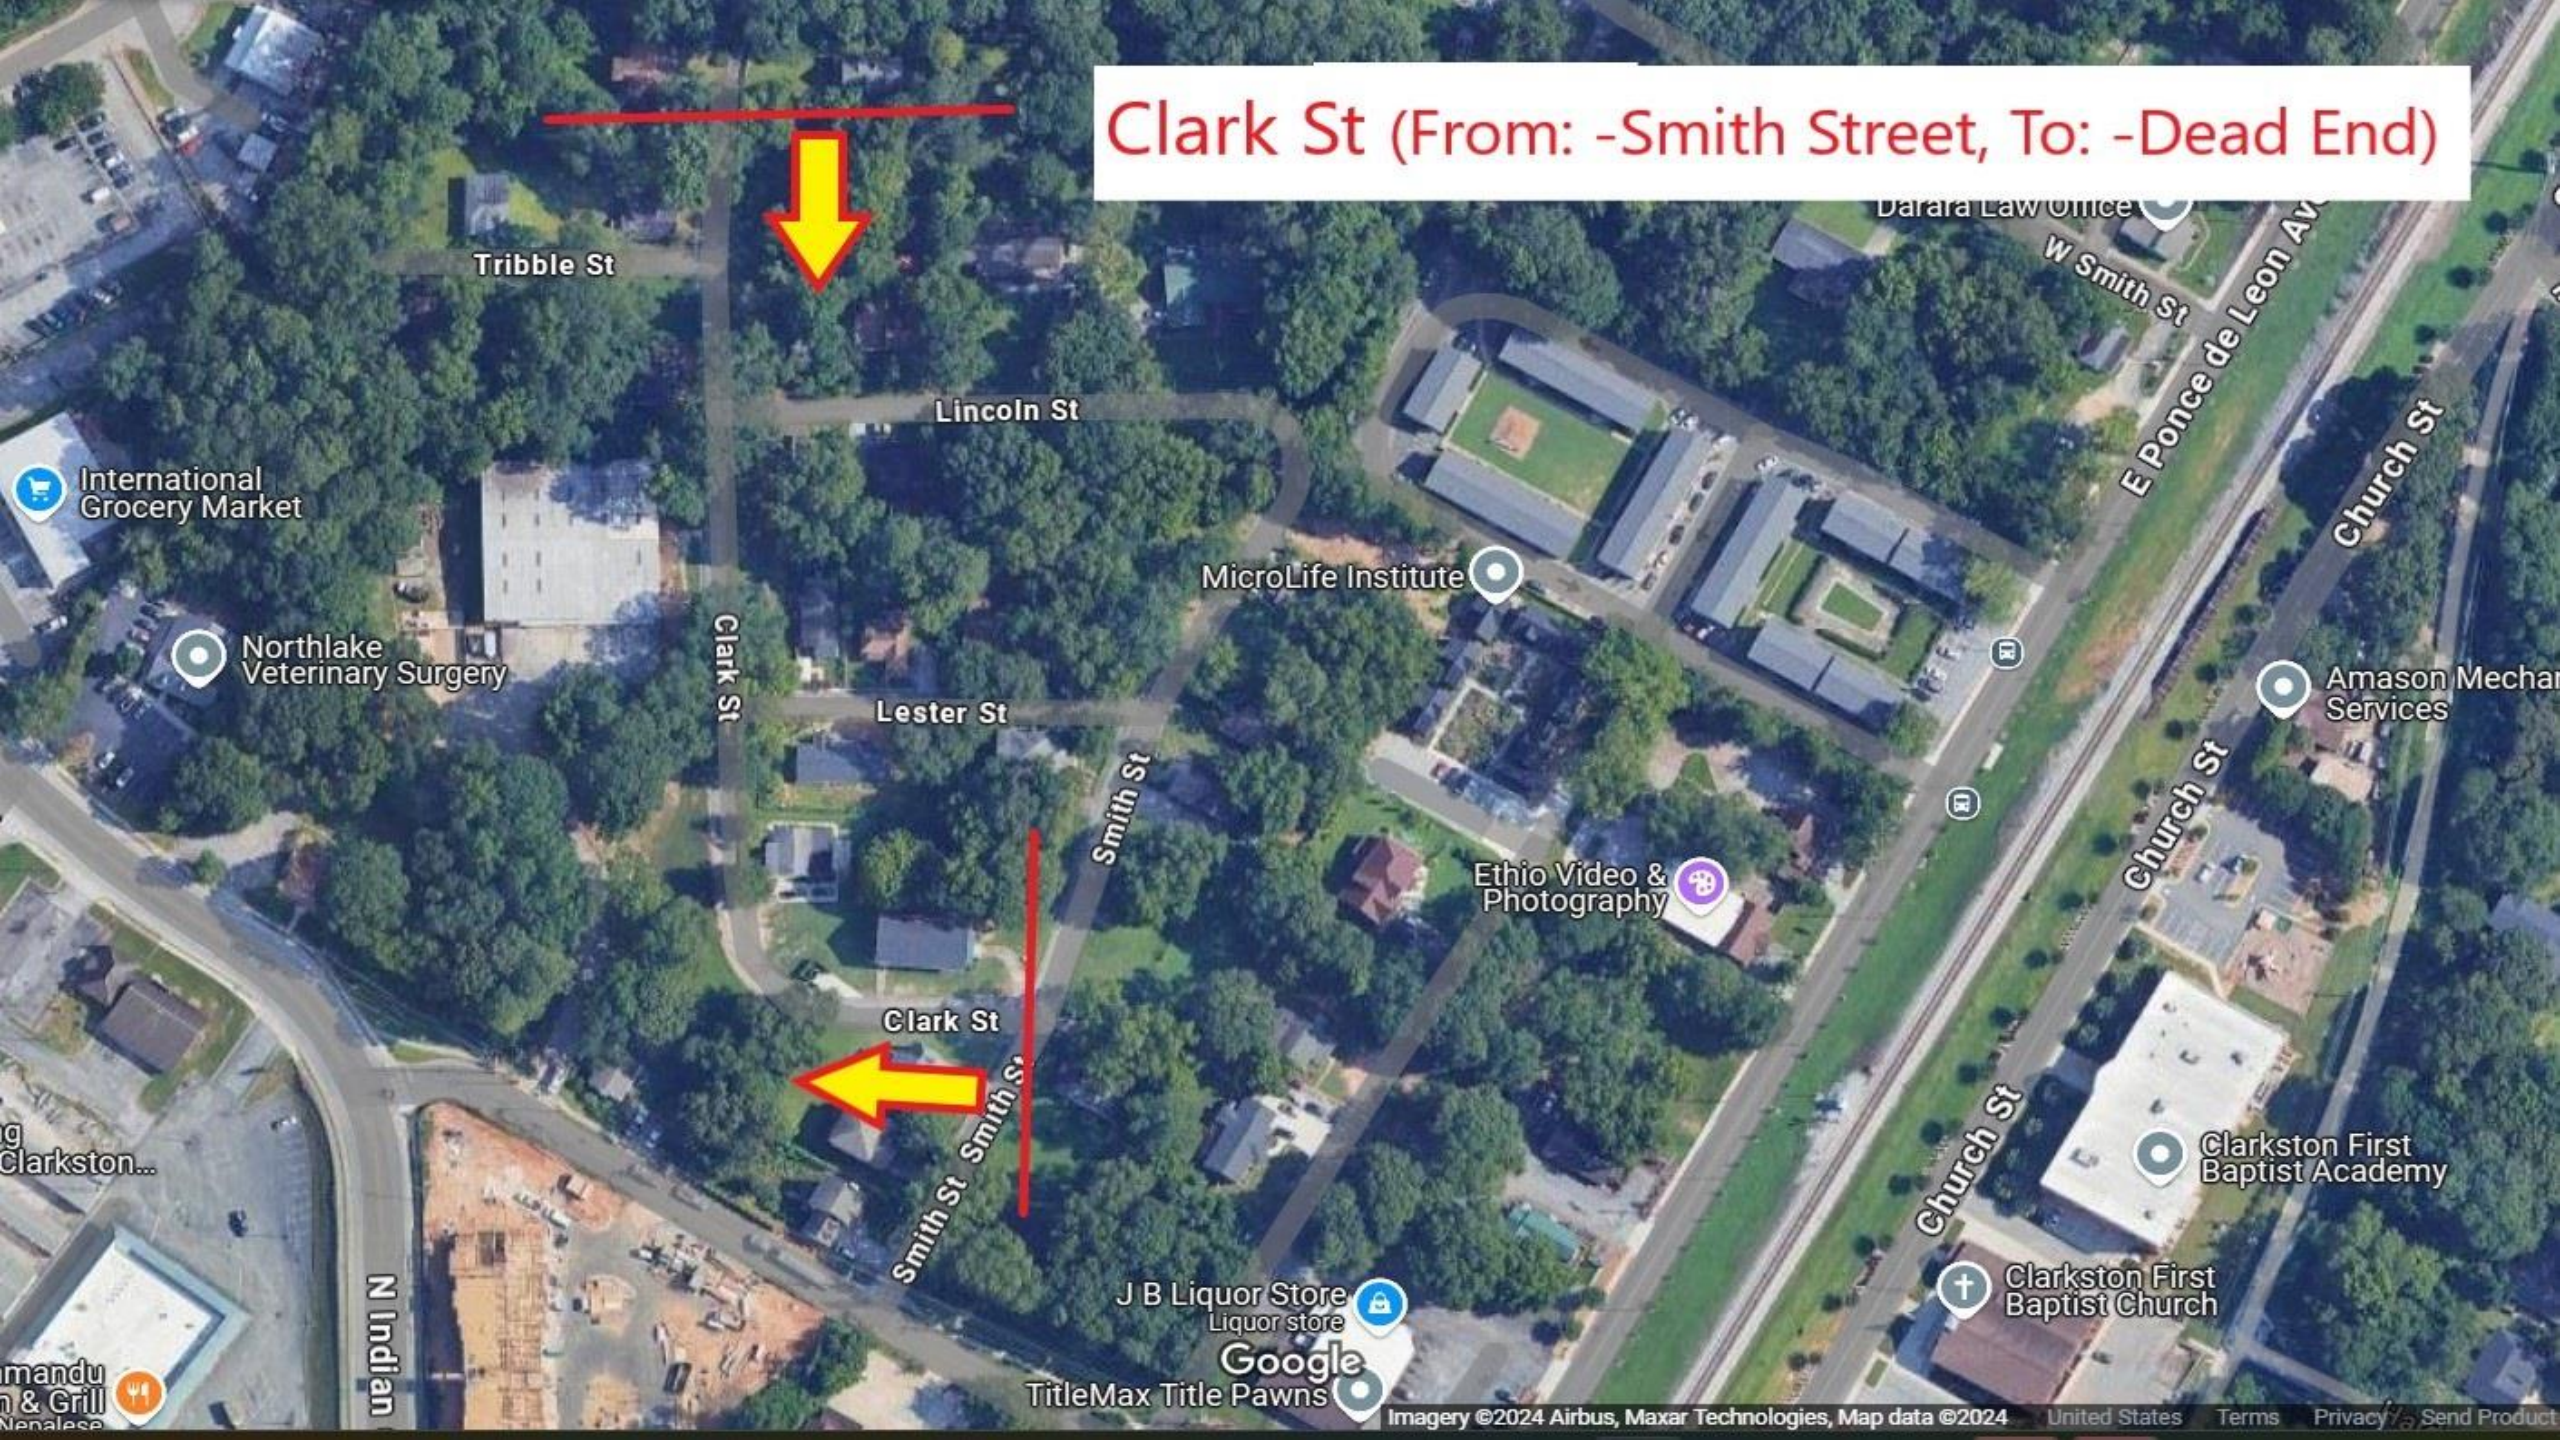

# Overall Resurfacing Program

Layers

Casa Woods Ln (East) (From: - Casa Drive, To: -Cul-de-Sac)

Layers

Google Maps

Casa Woods Ln (West) (From: -Casa Drive, To: -Cul-de-Sac)

Layers

Google Mell Dr

Clark St (From: -Smith Street, To: -Dead End)

# Jolly Ave (South) (From: -Rowland Street, To: -City Limits)

Google