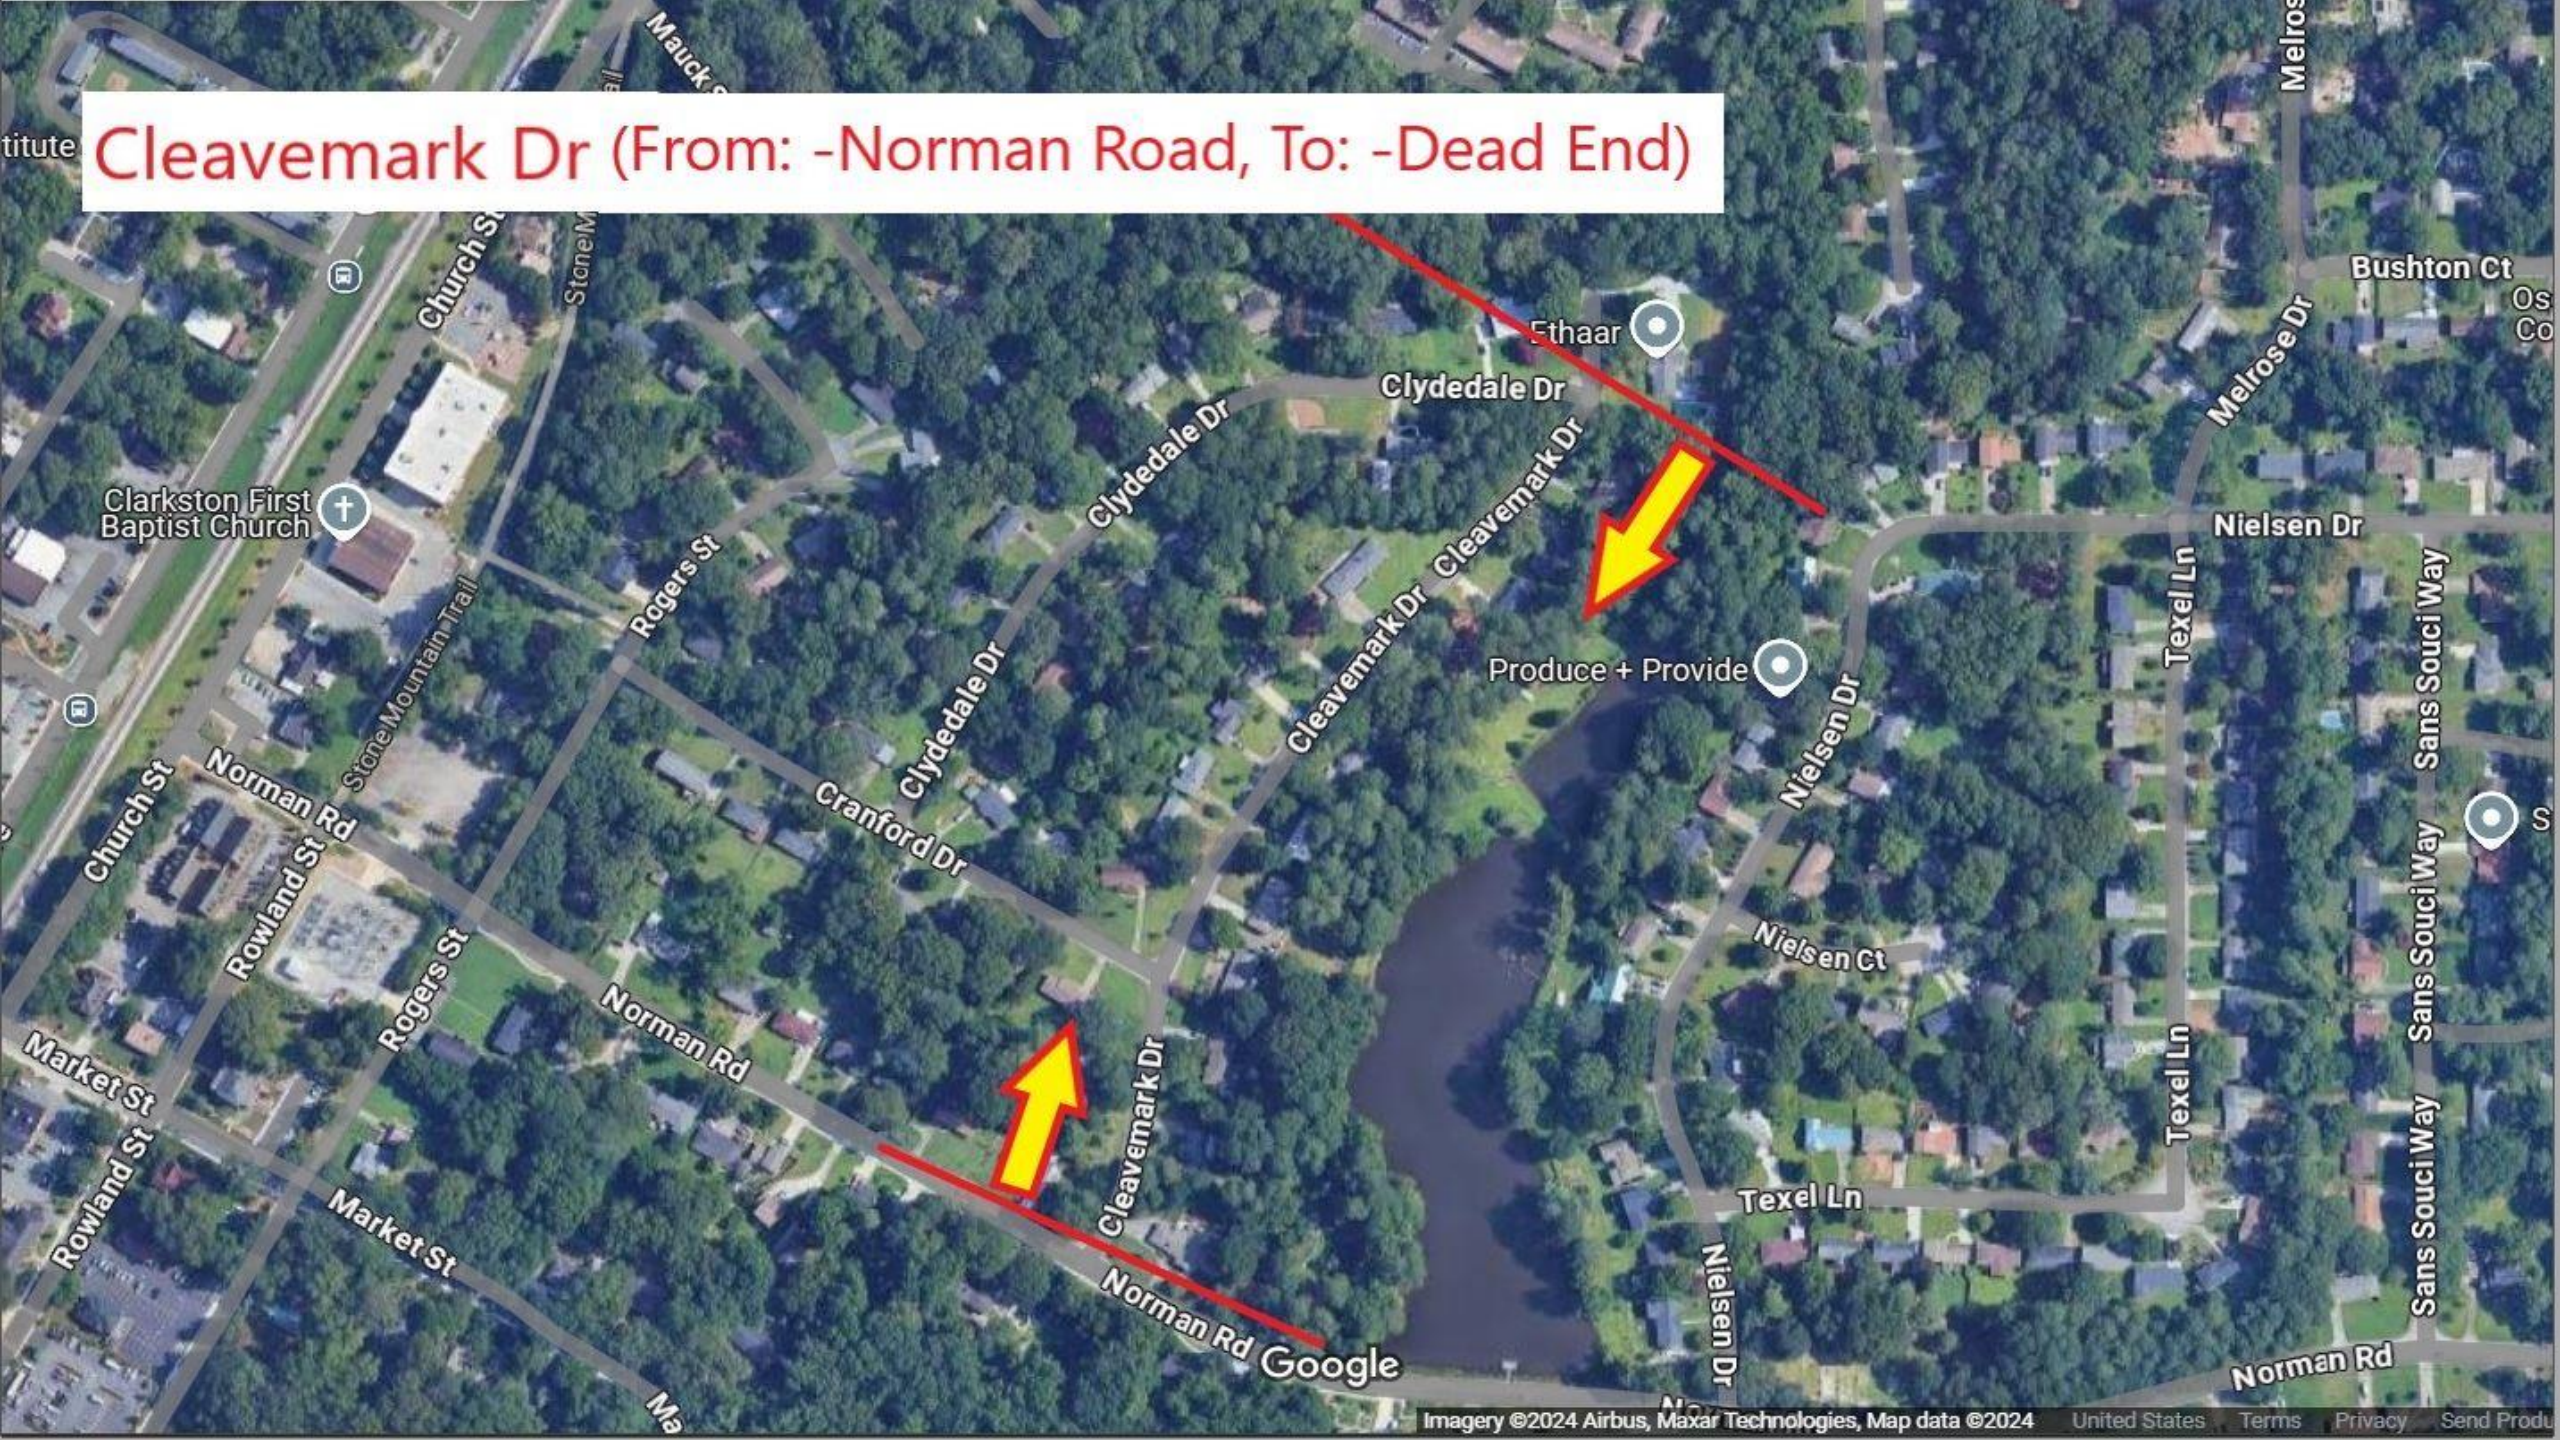

# Overall Resurfacing Program

Layers

Casa Woods Ln (East) (From: - Casa Drive, To: -Cul-de-Sac)

Layers

Google Maps

Casa Woods Ln (West) (From: -Casa Drive, To: -Cul-de-Sac)

Layers

Google Mell Dr

Clark St (From: -Smith Street, To: -Dead End)

# Cleavemark Dr (From: -Norman Road, To: -Dead End)

Clydedale Dr (From: -Cranford Drive, To: -Cleavemark Drive)

Cranford Dr (From: -Rogers Street, To: -Cleavemark Drive)

Hill St (From: -North Indian Creek, To: -West Hill Street)

# Jolly Ave (South) (From: -Rowland Street, To: -City Limits)

Google